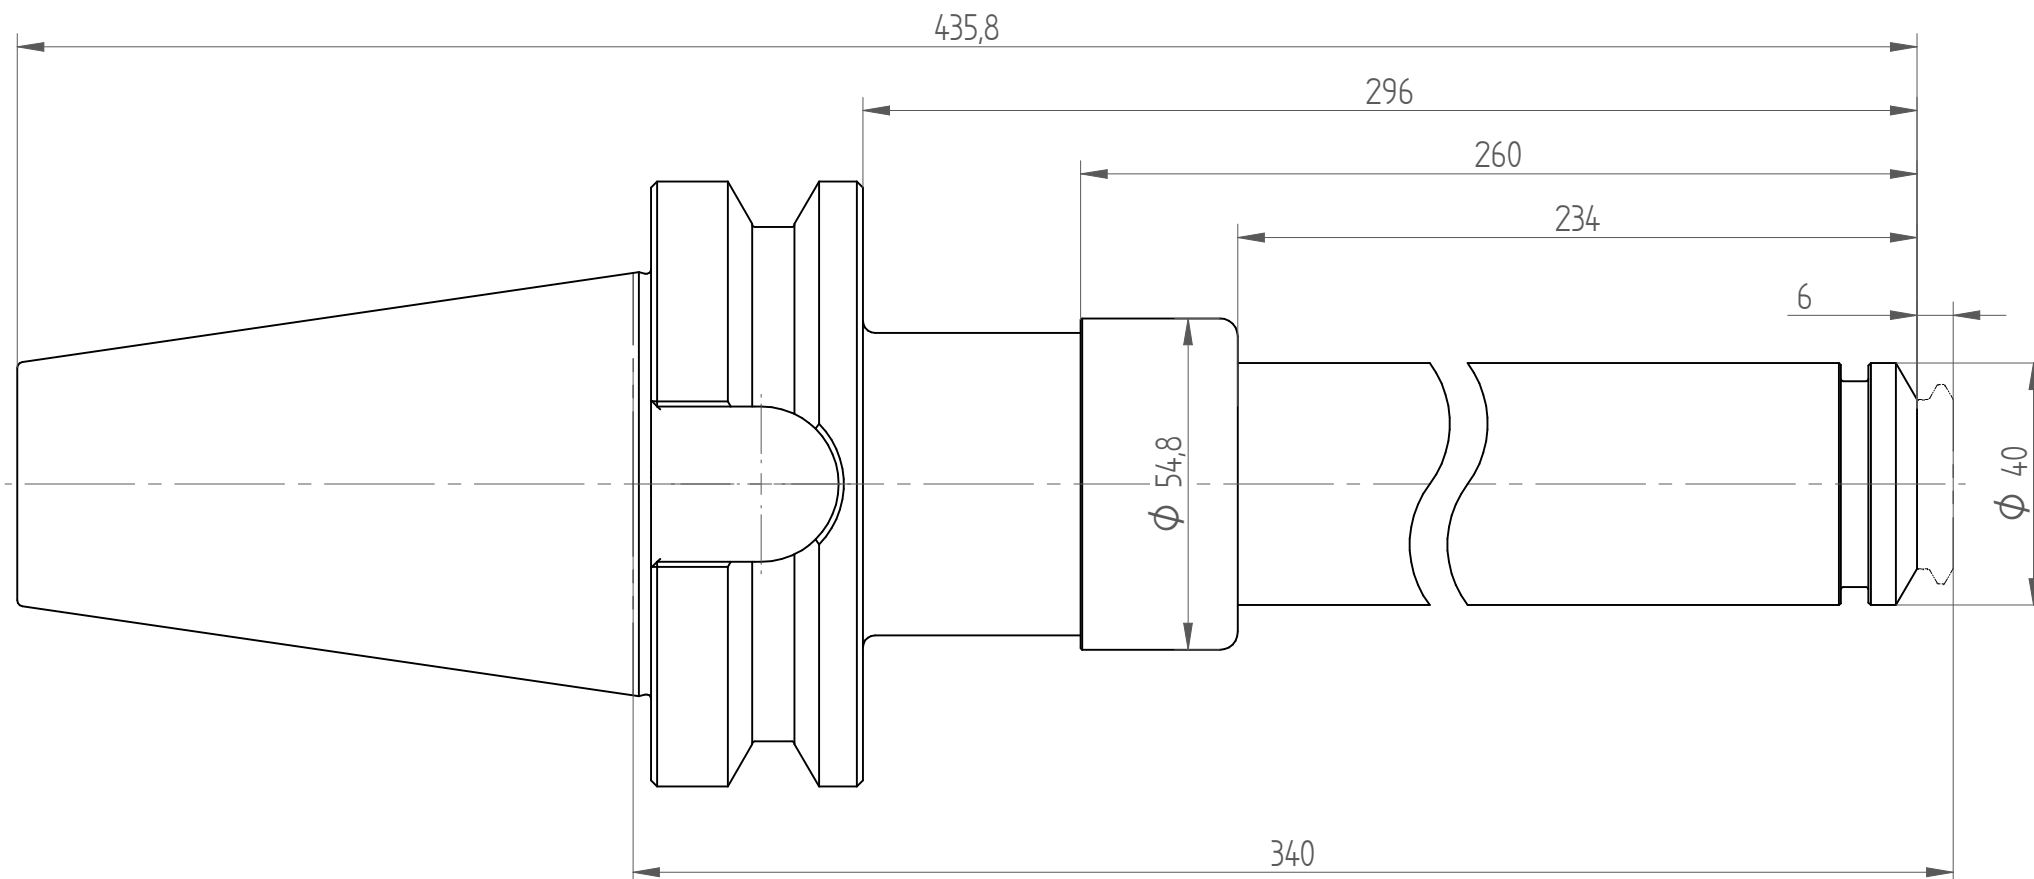

Swiss
Precision
Tools

REGO-FIX®

REGO-FIX AG
Obermattweg 60
4456 Tenniken / Switzerland

Phone +41 61 976 14 66
Fax +41 61 976 14 14
www.rego-fix.com

This is a non-controlled copy. All information given herein is subject to change without notice

The information given herein has been carefully checked and is believed to be correct. REGO-FIX, however, assumes no responsibility or liability for any errors, inaccuracies or omissions that may appear in this drawing

This document is subject to copyright laws. No part of this document may be reproduced or transmitted in any form or any means, electronic or mechanic, for any purpose, without the express written permission of REGO-FIX

Type : BT50_PG25x340_XL
Part No. : 885176170
Date : 22.01.2015
Scale : 1:1.25